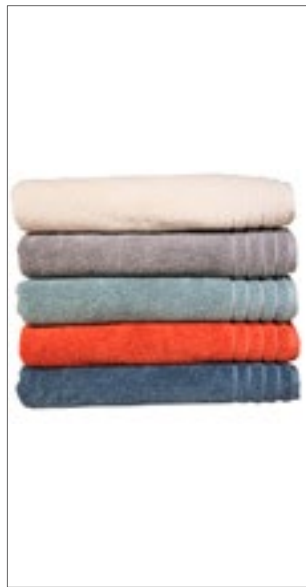

AR503 | AR503 **Organic Hand Towel**

100% Baumwolle
60 x 110 cm
600 g/m²

A&R

BLACK	FRENCH NAVY	GREEN
GREY	JEANS BLUE	ROSE
WALNUT	WHITE	

Weiches und saugfähiges Handtuch aus Bio-Baumwolle | Gewebt aus 100% Bio-Baumwolle | Bio-Baumwolle ist haut- und umweltfreundlich

Farbe	Größen	1	ab 24	ab 240
White	60 x 110 cm	21,83	18,71	18,20
Medium	60 x 110 cm	22,91	19,64	19,08
Dark	60 x 110 cm	24,23	20,76	20,19