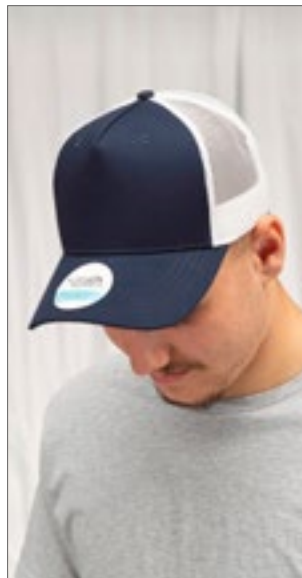

BW7020255 | 7020255 **5-Panel Trucker Cap Recycled**

100% Polyester
One Size

Brain Waves

BLACK/BLACK	BLACK/WHITE
NAVY/NAVY	NAVY/WHITE
RED/WHITE	WHITE/BLACK
WHITE/NAVY	WHITE/WHITE

100% recyceltes Polyester und 100% recyceltes Netz | Baumwoll-Optik | Klassisch-modische Passform | Verstärkte Frontpanels | Plastikverschluss zur Größenregulierung | Ziernähte und Luftlöcher Ton-in-Ton | Erhöhter Tragekomfort durch wattiertes Schweißband | Hochwertige Verarbeitung | Maße ca. 57,5 cm

Farbe	Größen	1	ab 96	ab 960
Coloured	One Size	11,60	9,81	9,11