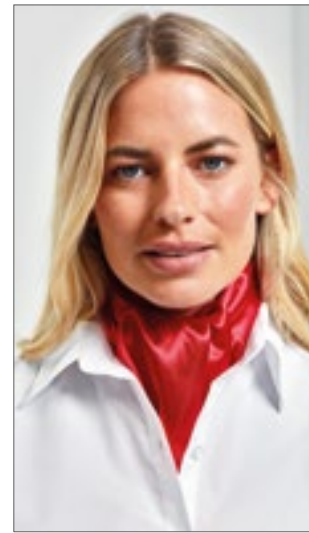

PREMIER

PWB30 | PR730 **Women's Business Scarf - Plain**

100% Polyester
140 x 25 cm

Premier Workwear

BLACK	BOTTLE (CA. P. 7729C)	BURGUNDY (CA. P. 7427C)
EMERALD (CA. P. 7741C)	FUCHSIA (CA. P. 1905C)	GOLD (CA. P. 7499C)
GREY (CA. P. 431C)	KHAKI (CA. P. 7500C)	MAGENTA (CA. P. 514C)
MIDBLUE (CA. P. 284C)	NAVY (CA. P. 533C)	ORANGE (CA. P. 137C)
PURPLE (CA. P. 5185C)	RED (CA. P. 200C)	ROYAL (CA. P. 283C)
SILVER (CA. P. 427C)	TURQUOISE (CA. P. 638C)	WHITE

Damen-Business-Schal aus Polyester | Einheitsgröße

Farbe	Größen	1	ab 100	ab 1000
Coloured	One Size	9,53	8,55	8,21

Farbe	Größen	1	ab 50	ab 500
Coloured	One Size	10,17	8,78	8,33

Farbe	Größen	1	ab 48	ab 480
Coloured	140 x 25 cm	11,48	10,58	10,17