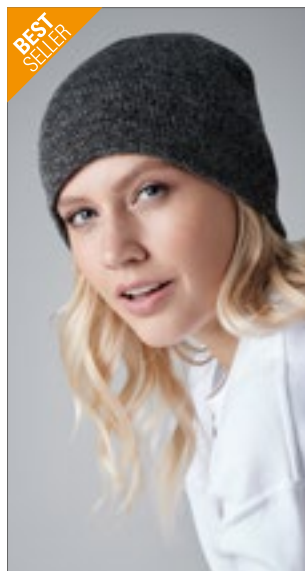

BEST SELLER

CB44 | B44 **Original Pull-On Beanie**

100% Polyacryl (Heather Grey: 55% Polyester / 45% Polyacryl)
One Size

Beechfield

ANTIQUE GREY	BLACK	BOTTLE GREEN
BRIGHT ROYAL	BURGUNDY	CLASSIC RED
FLUORESCENT ORANGE	FLUORESCENT YELLOW	FRENCH NAVY
FUCHSIA	GRAPHITE GREY	HEATHER GREY
KELLY GREEN	SKY BLUE	STONE
WHITE	YELLOW	

Weiches Polyacryl (Soft Touch) | Doppellager Strick | Schlupfstil

Farbe	Größen	1	ab 144	ab 1440
Solid Colours	One Size	2,27	2,09	1,91
Antique & Heather Colours	One Size	2,43	2,24	2,04