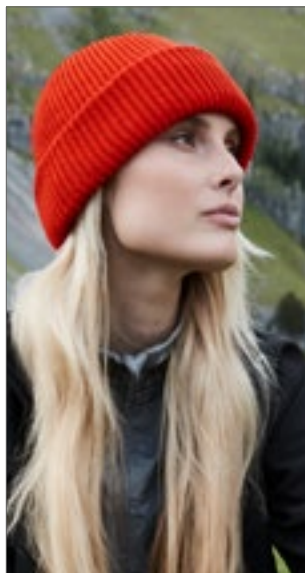

BEANIES, MÜTZEN & HÜTE (MÜTZEN)

Beechfield
ORIGINAL HEADWEAR

CB508R | B508R **Wind Resistant Breathable Elements Beanie**

50% Polyester / 50% Polyacryl, Innen:
100% Baumwolle

One Size Beechfield

BLACK	FIRE RED	FRENCH NAVY
GRAPHITE GREY	OLIVE GREEN	SAPPHIRE BLUE

50% Polyester / 50% Acryl, 100% Baumwoll-Jersey-Futter | Atmungsaktives und komfortables Baumwoll-Jersey-Futter | Entspricht ca. 1,5 Flaschen aus Altkunststoff | Beinhaltet mindestens 50% recycelten Polyester | Gerippter Strick | Speziell für maximalen Komfort entworfen | Design mit Umschlag | Abreißetikett

Farbe	Größen	1	ab 72	ab 720
Coloured	One Size	6,56	5,99	5,51