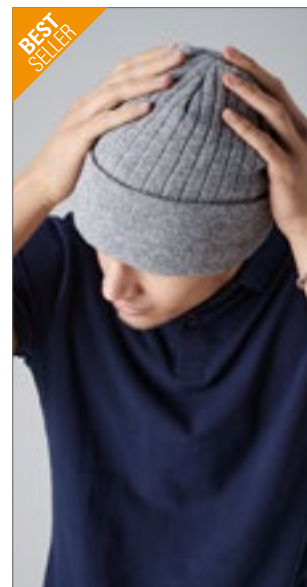

BEST SELLER

Beechfield
ORIGINAL HEADWEAR

CB447 | B447 **Thinsulate™ Beanie**

100% Polyacryl (Dark Graphite: 52% Polyacryl / 48% Polyester)

One Size

Beechfield

BLACK	BOTTLE GREEN	BRIGHT ROYAL
BURGUNDY	CLASSIC RED	DARK GRAPHITE
FRENCH NAVY	HEATHER GREY	

100% weiches Polyacryl (Soft Touch) | Thinsulate™ Futter | Nicht-gerippte Bündchen für einfaches Veredeln | Doppellagiger Strick

Farbe	Größen	1	ab 144	ab 1440
Solid Colours	One Size	4,02	3,68	3,38
Heather Grey	One Size	4,74	4,28	3,98