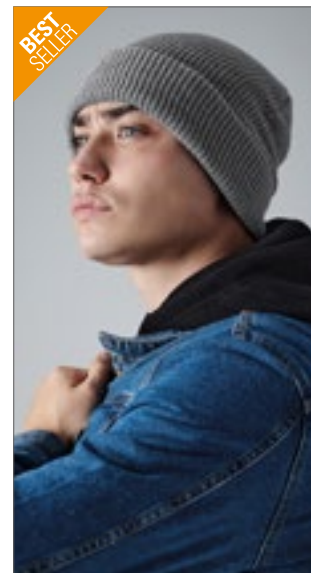

BEST SELLER

Beechfield
ORIGINAL HEADWEAR

CB425 | B425 **Heritage Beanie**

100% Polyacryl

One Size Beechfield

ANTIQUÉ BURGUNDY	ANTIQUÉ GREY	ANTIQUÉ MOSS GREEN
ANTIQUÉ MUSTARD	ANTIQUÉ PETROL	ANTIQUÉ ROYAL BLUE
BLACK	BOTTLE GREEN	BURGUNDY
CLASSIC RED	FRENCH NAVY	GRAPHITE GREY
HEATHER GREY	HEATHER OATMEAL	

100% weiches Polyacryl (Soft Touch) | Vintage-Stil | Heather-Effekt | Doppellagerer Strick | Design mit Umschlag für optimale Veredlung | Abreißetikett für einfaches Rebranding

Farbe	Größen	1	ab 144	ab 1440
Solid Colours	One Size	3,26	2,99	2,75
Antique & Heather Colours	One Size	3,44	3,14	2,88